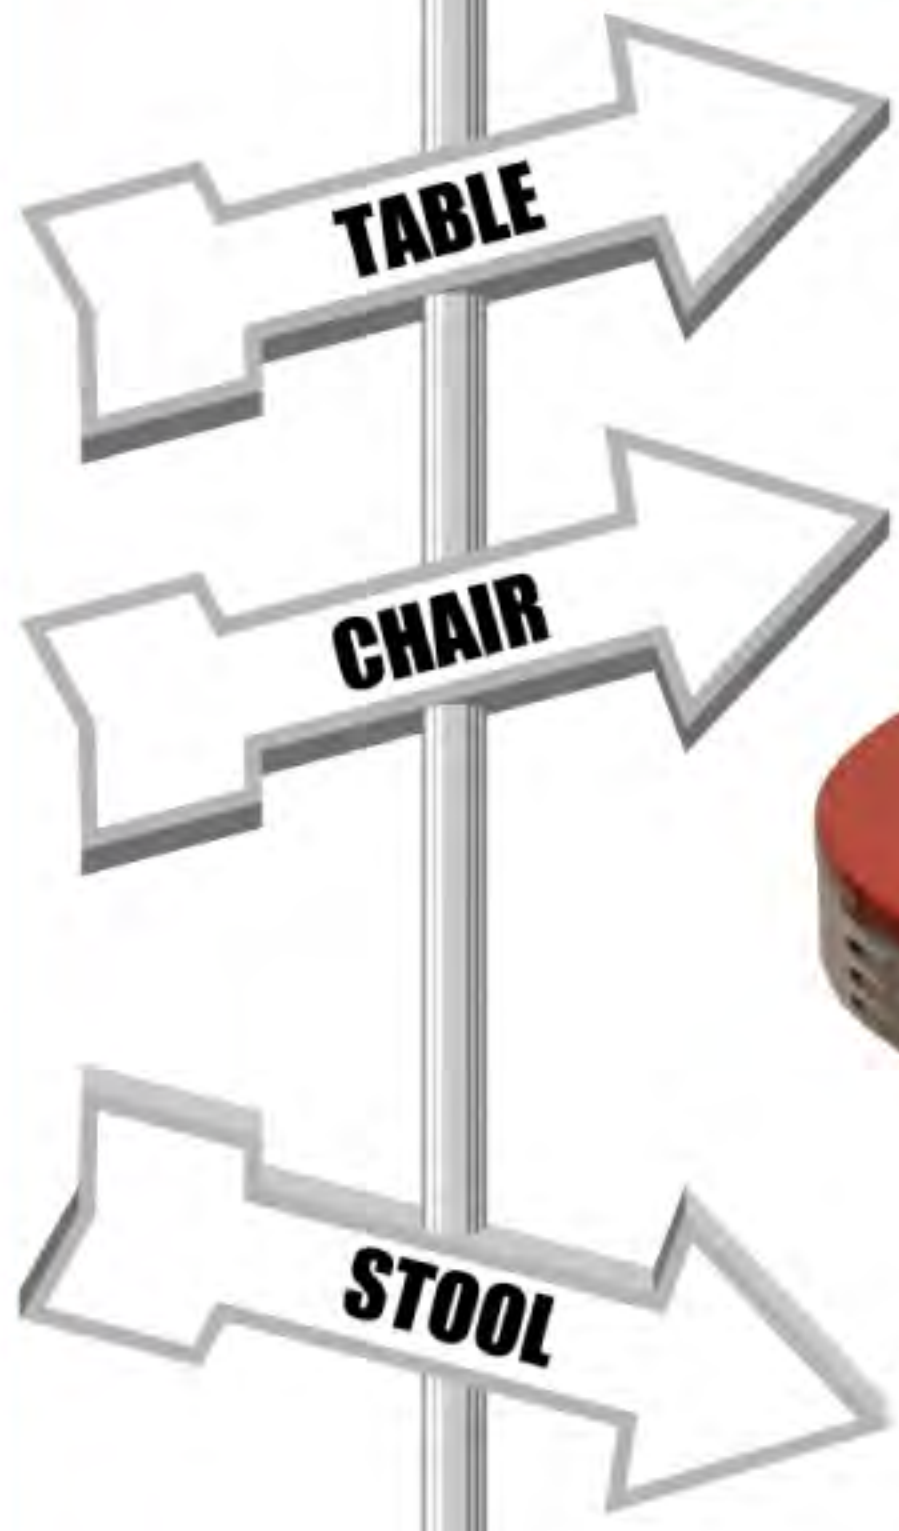

PJ-200T / Hi Table
SIZE : 103cm(H)×76cm(W)×76cm(D) 18.6kg
組み立て式