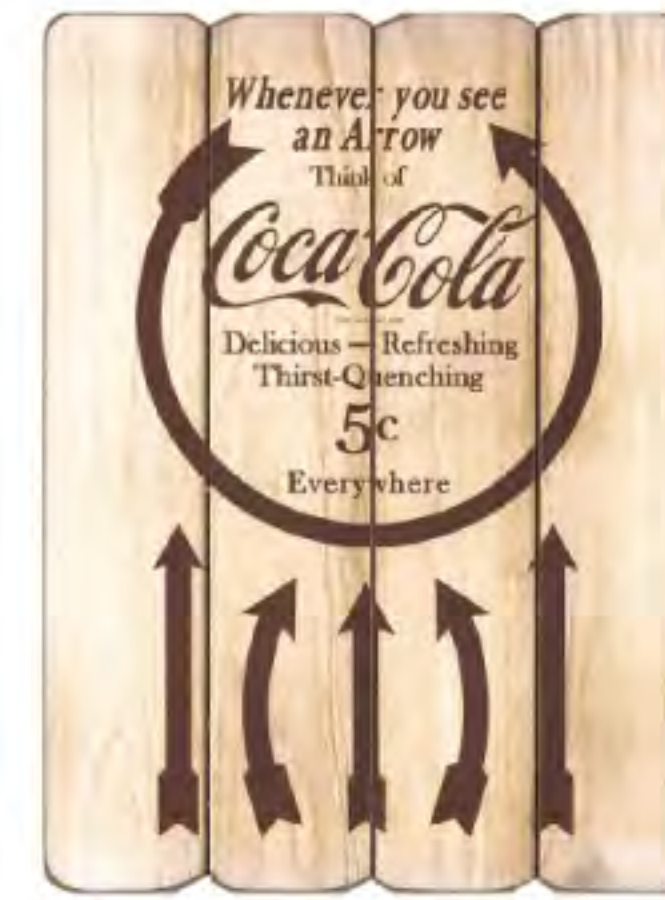

PJ-WP03 / ARROW

SIZE: 40cm(H)×30cm(W)×1.8cm(T)

SIGN PLATE