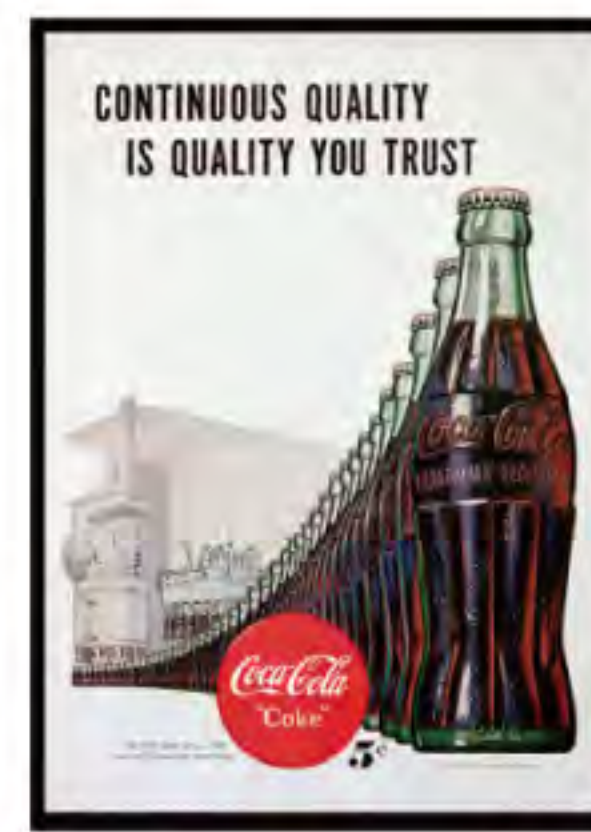

PO-C33 / Continuous Quality
SIZE: 72.8cm(H)×51.5cm(W)